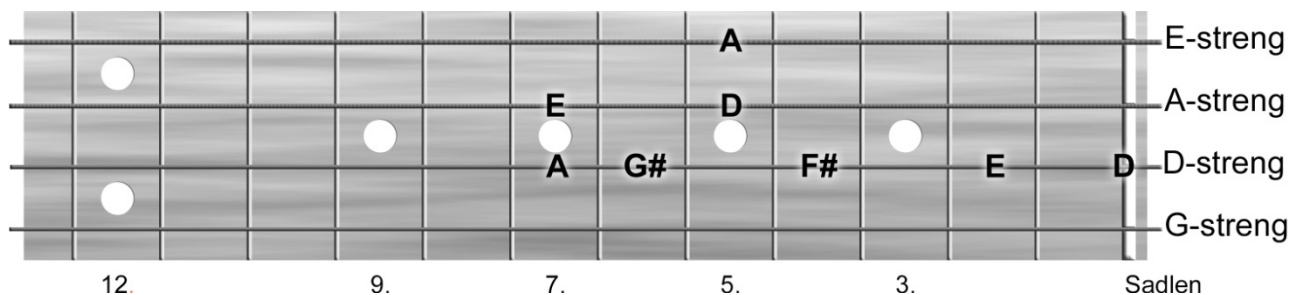

"Only you"

Yazoo (1982)

Forslag til sammenspil

Tempo: 106 bpm

Bassen:

Guitaren: