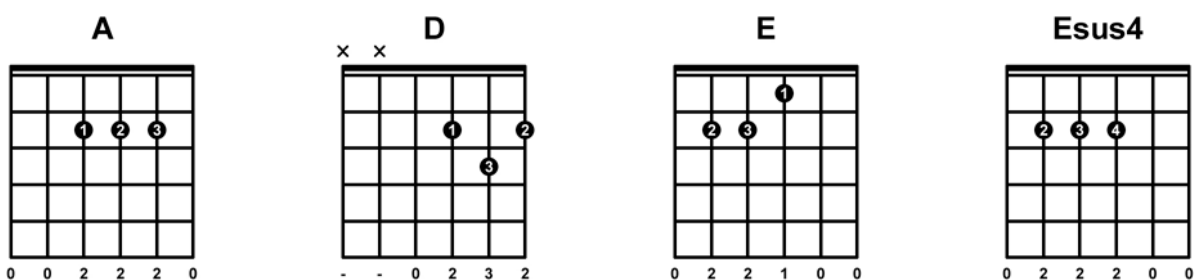

Rytme 1:

	1	2	3	4
Anslag	↓ ↑	↓ ↑	↓ ↑	↓ ↑

Trommer:

Rytme 1:

	1	2	3	4
Hi-hat	X		X	

Rytme 2:

	1	2	3	4	1	2	3	4
Hi-hat	X	X	X	X	X	X	X	X
Lilletromme							X	
Gulv-tam	X			X	X